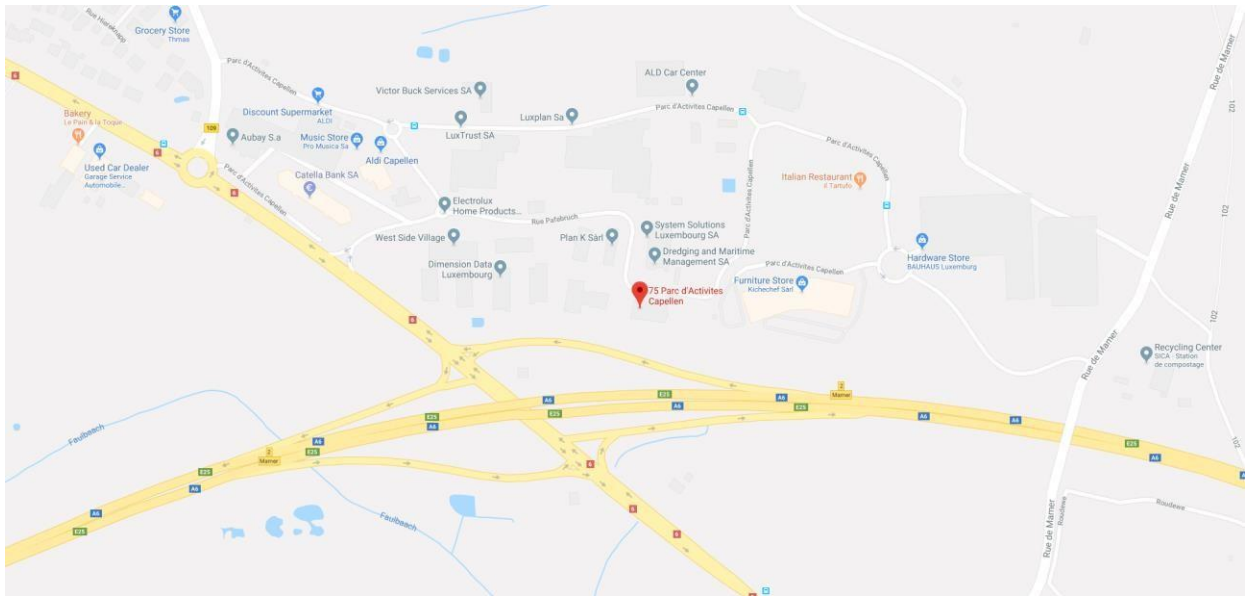

## Driving directions

**Hewlett Packard Enterprise CDS Luxembourg S.à r.l.**

Vegacenter

75, Parc d'Activités Capellen L-8308

Capellen

1. Coming from Luxembourg on A6
  - a. Take exit 2-Mamer to merge onto Route d'Arlon/Wieweschgaass/N6 toward Capellen
  - b. Turn right immediately onto Rue Pafebruch
2. Coming from Brussels on A6/E411
  - a. Take exit 2-Mamer and turn left onto Route d'Arlon/Wieweschgaass/N6
  - b. Turn right onto Rue Pafebruch